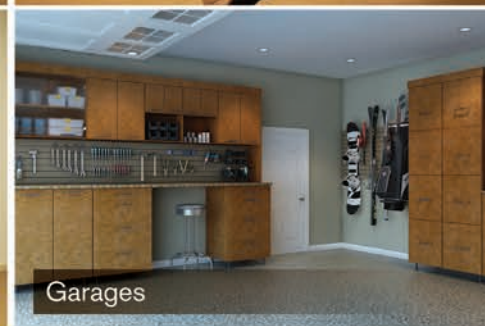

Inside Out: GRACIOUS SPACES

In Florida, the outdoor spaces are an extension of our interiors. In this Longwood home, a teak and wicker dining table by Gloster is the focal point for the outdoor entertaining area. Inspired by the golf course view, bright green Sunbrella cushions welcome guests for comfortable dining and conversation by the pool.

**ANGELA GUTEKUNST,
ANGELA GUTEKUNST INTERIORS
EVERETT & SOULÉ**

This project is near Lake Highland, close to downtown. The 1920s home underwent front elevation updates to remain historically correct and received a new back porch with automatic screens (a trend that we're seeing more and more), summer kitchen, outdoor living area, newly renovated pool, landscaping, etc.

**VICTOR FARINA,
FARINA & SONS
EVERETT & SOULÉ**

My Closet.
My Home. My Style.
My Budget. My Life.

CUSTOM CLOSETS | HOME OFFICES | MURPHY BEDS | GARAGES AND MORE...

Home Offices

Murphy Beds

Entertainment Centers